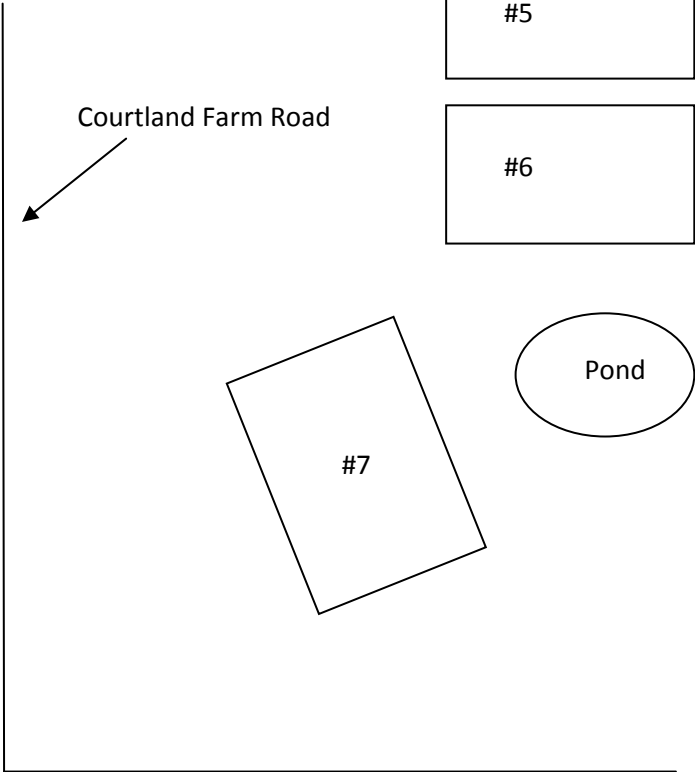

2009 Capital Cup Courthouse Park

7232 Courtland Farm Rd.
Hanover, VA 23069

**Capital Cup
Fields**

Courtland Farm Road

#4

#5

#6

Pond

#7

Route 301