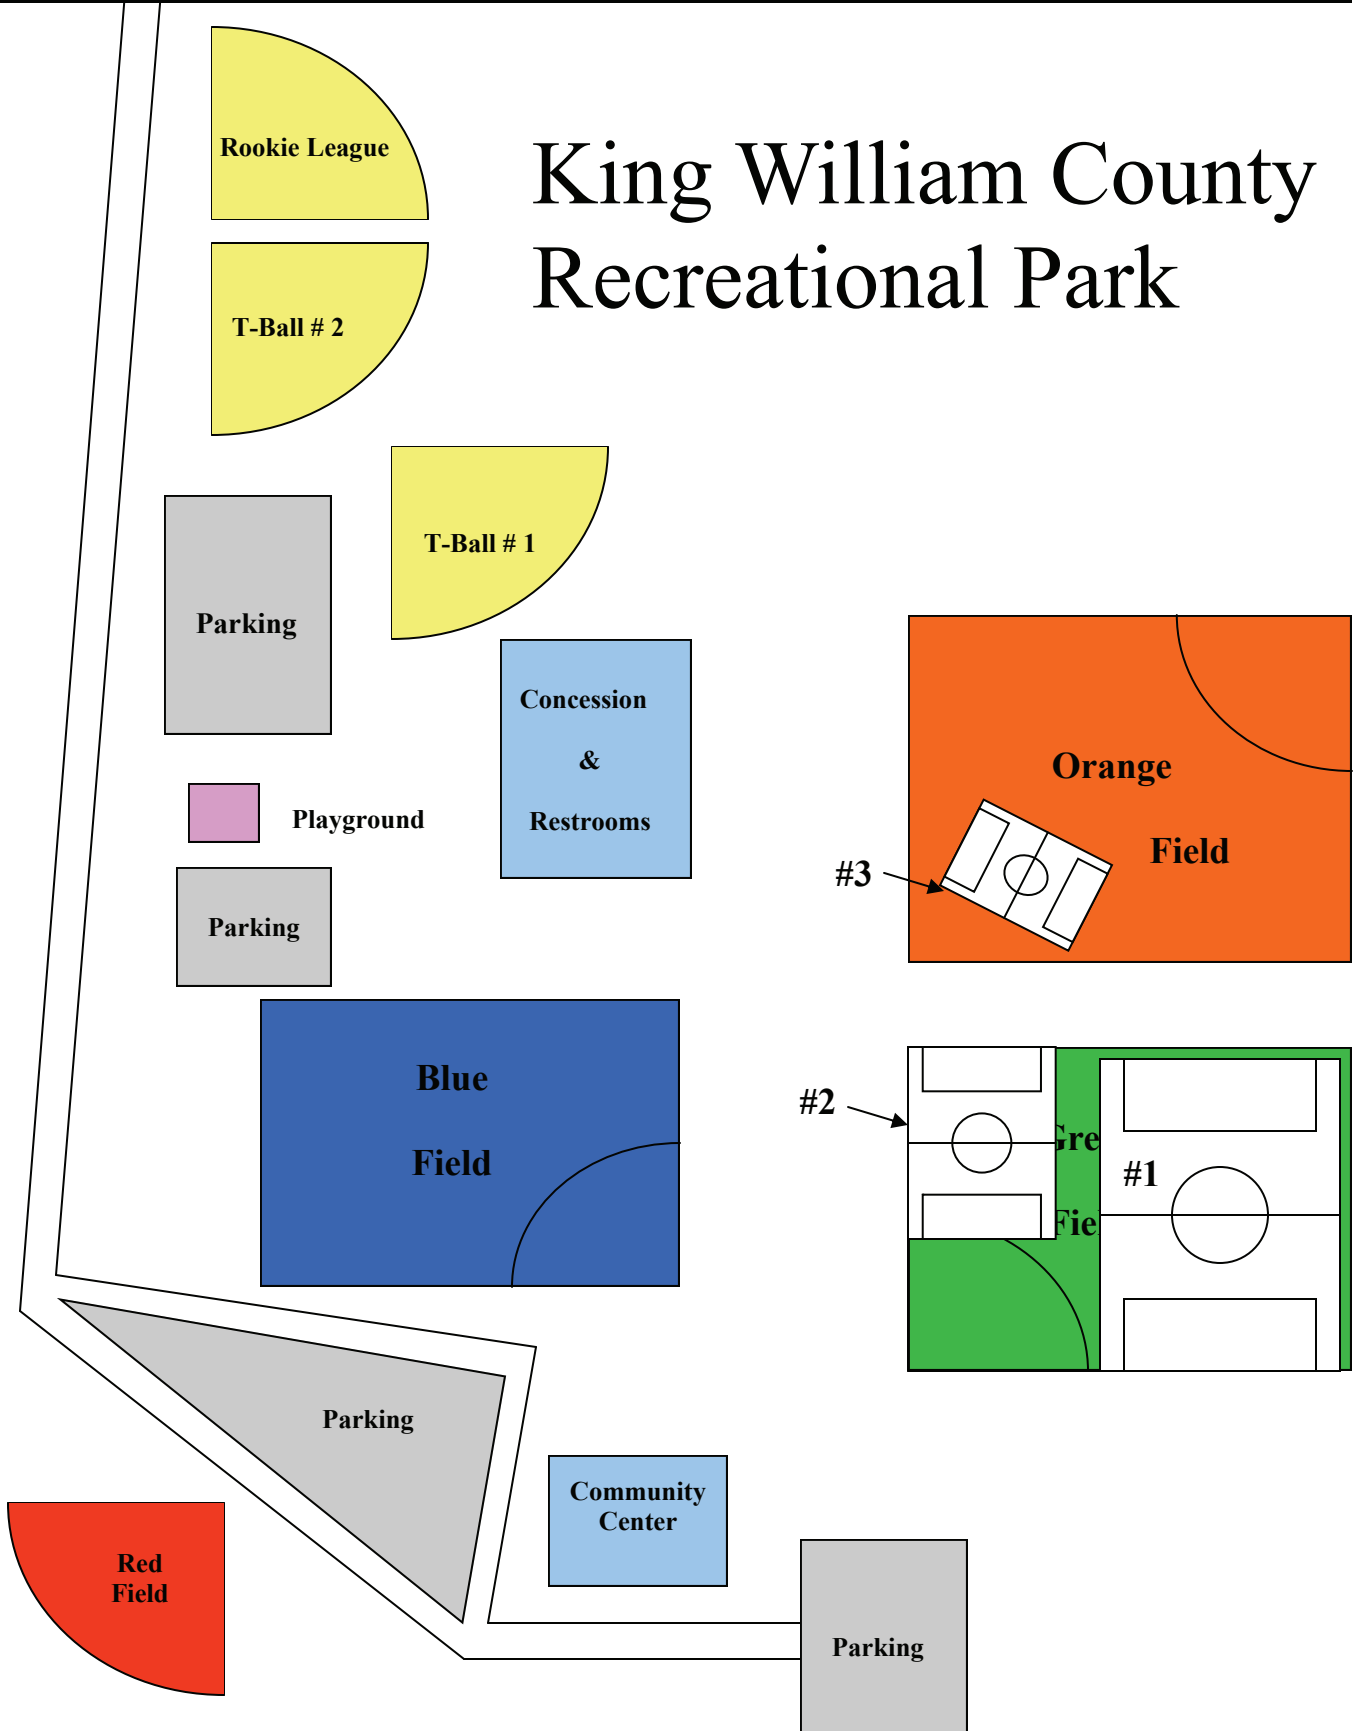

King William County Recreational Park

King William County Rec Park—Recreation Lane, Aylett, VA 23009
From Mechanicsville, take 360 towards Tappahannock. Once you enter the Central Garage area, take a left on route 30. Go approximately 1/2 mile and the park entrance is on your right.