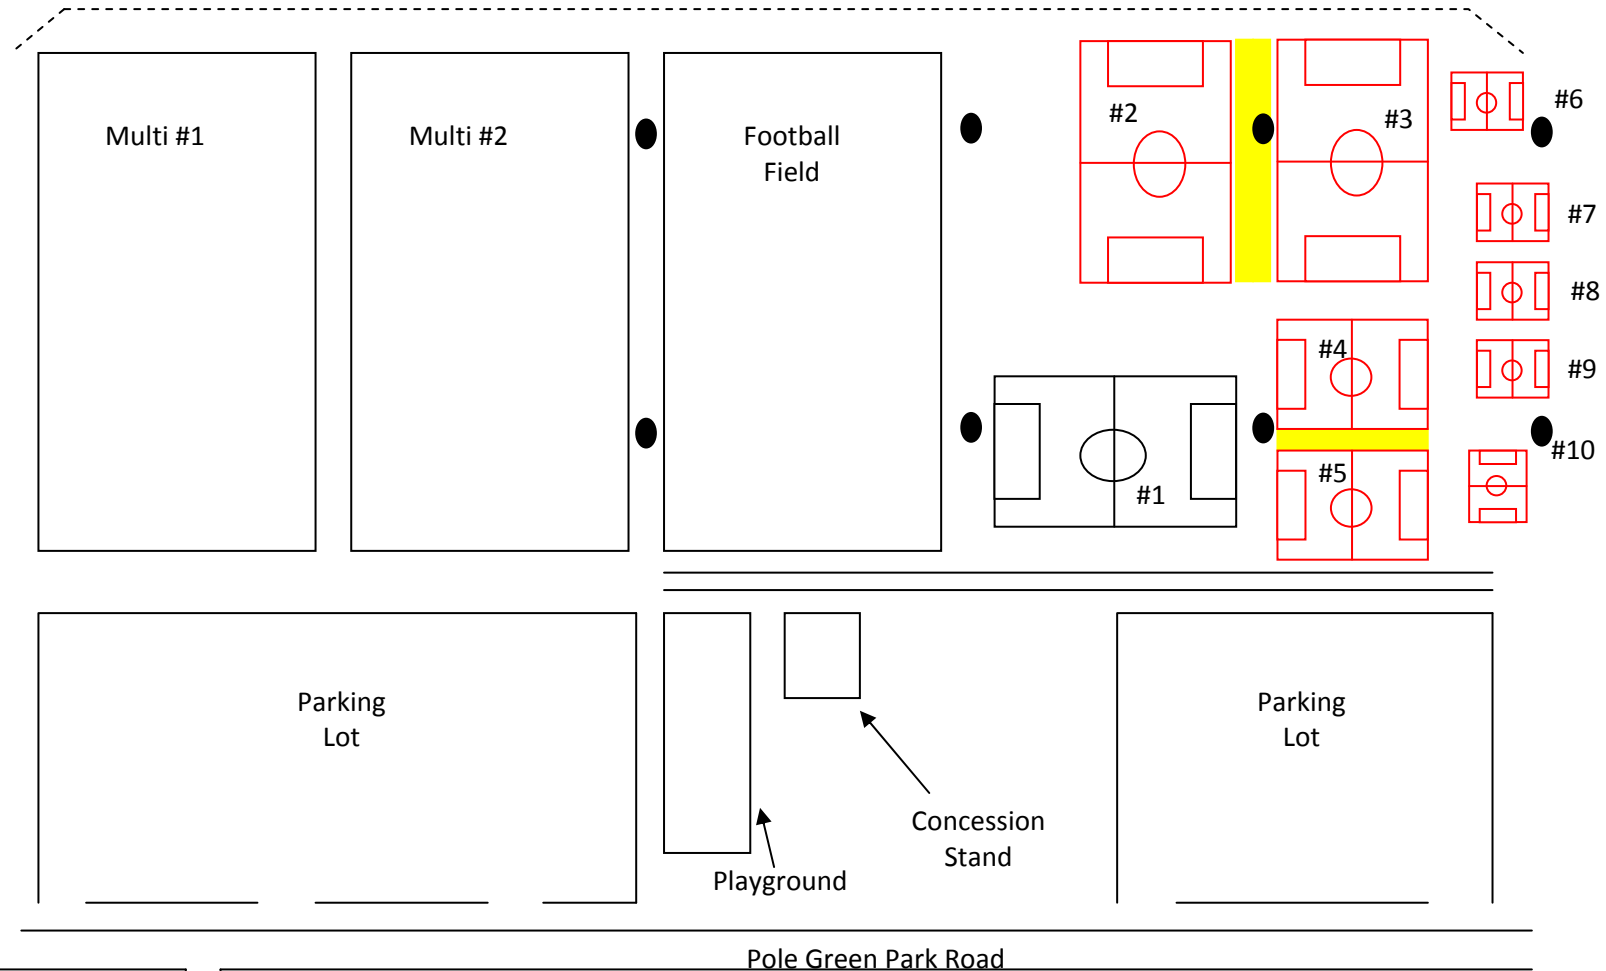

POLE GREEN PARK FIELD MAP

8996 Pole Green Park Lane, Mechanicsville, VA 23116

PLEASE NOTE:

- Areas in yellow are for coaches and players only.
- Field #1 has only been assigned to Dynamo for use on certain practice nights and not on game day.