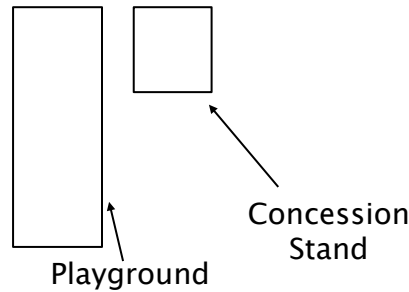

# POLE GREEN PARK MAP

8996 Pole Green Park Lane, Mechanicsville, VA 23116

Pole Green Park Road

Weather Hotline:  
804-551-2565  
Office: 8250 Jupiter Drive Suite B  
Mechanicsville, VA 23116