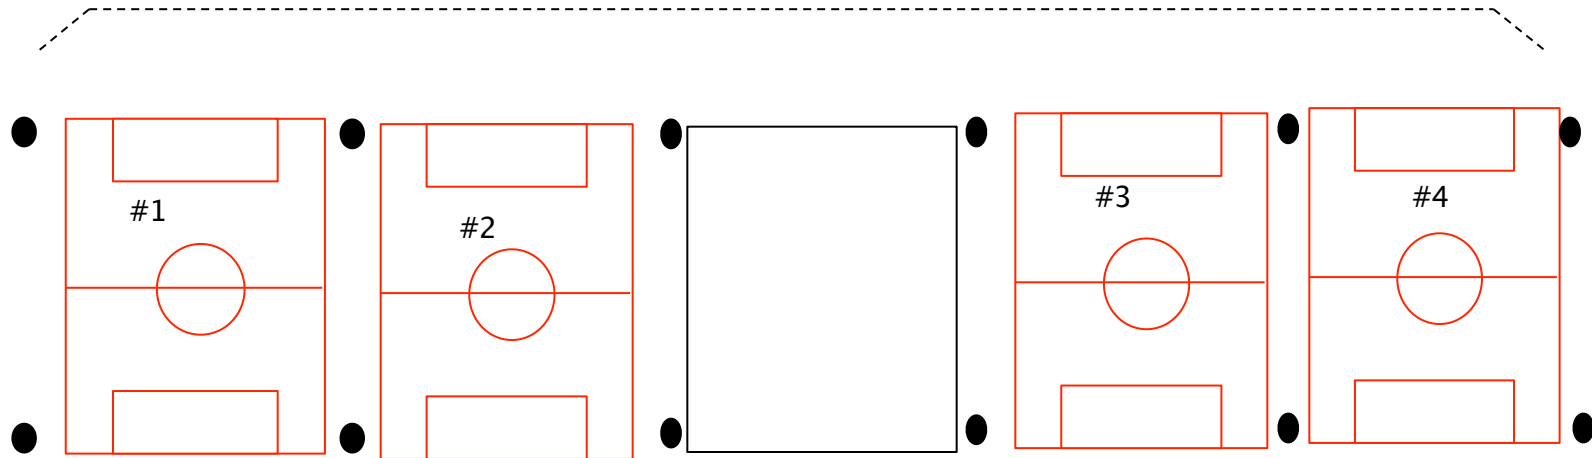

# POLE GREEN PARK MAP

8996 Pole Green Park Lane, Mechanicsville, VA 23116

Pole Green Park Road

Weather Hotline:  
804-551-2565  
Office: 8250 Jupiter Drive Suite B  
Mechanicsville, VA 23116