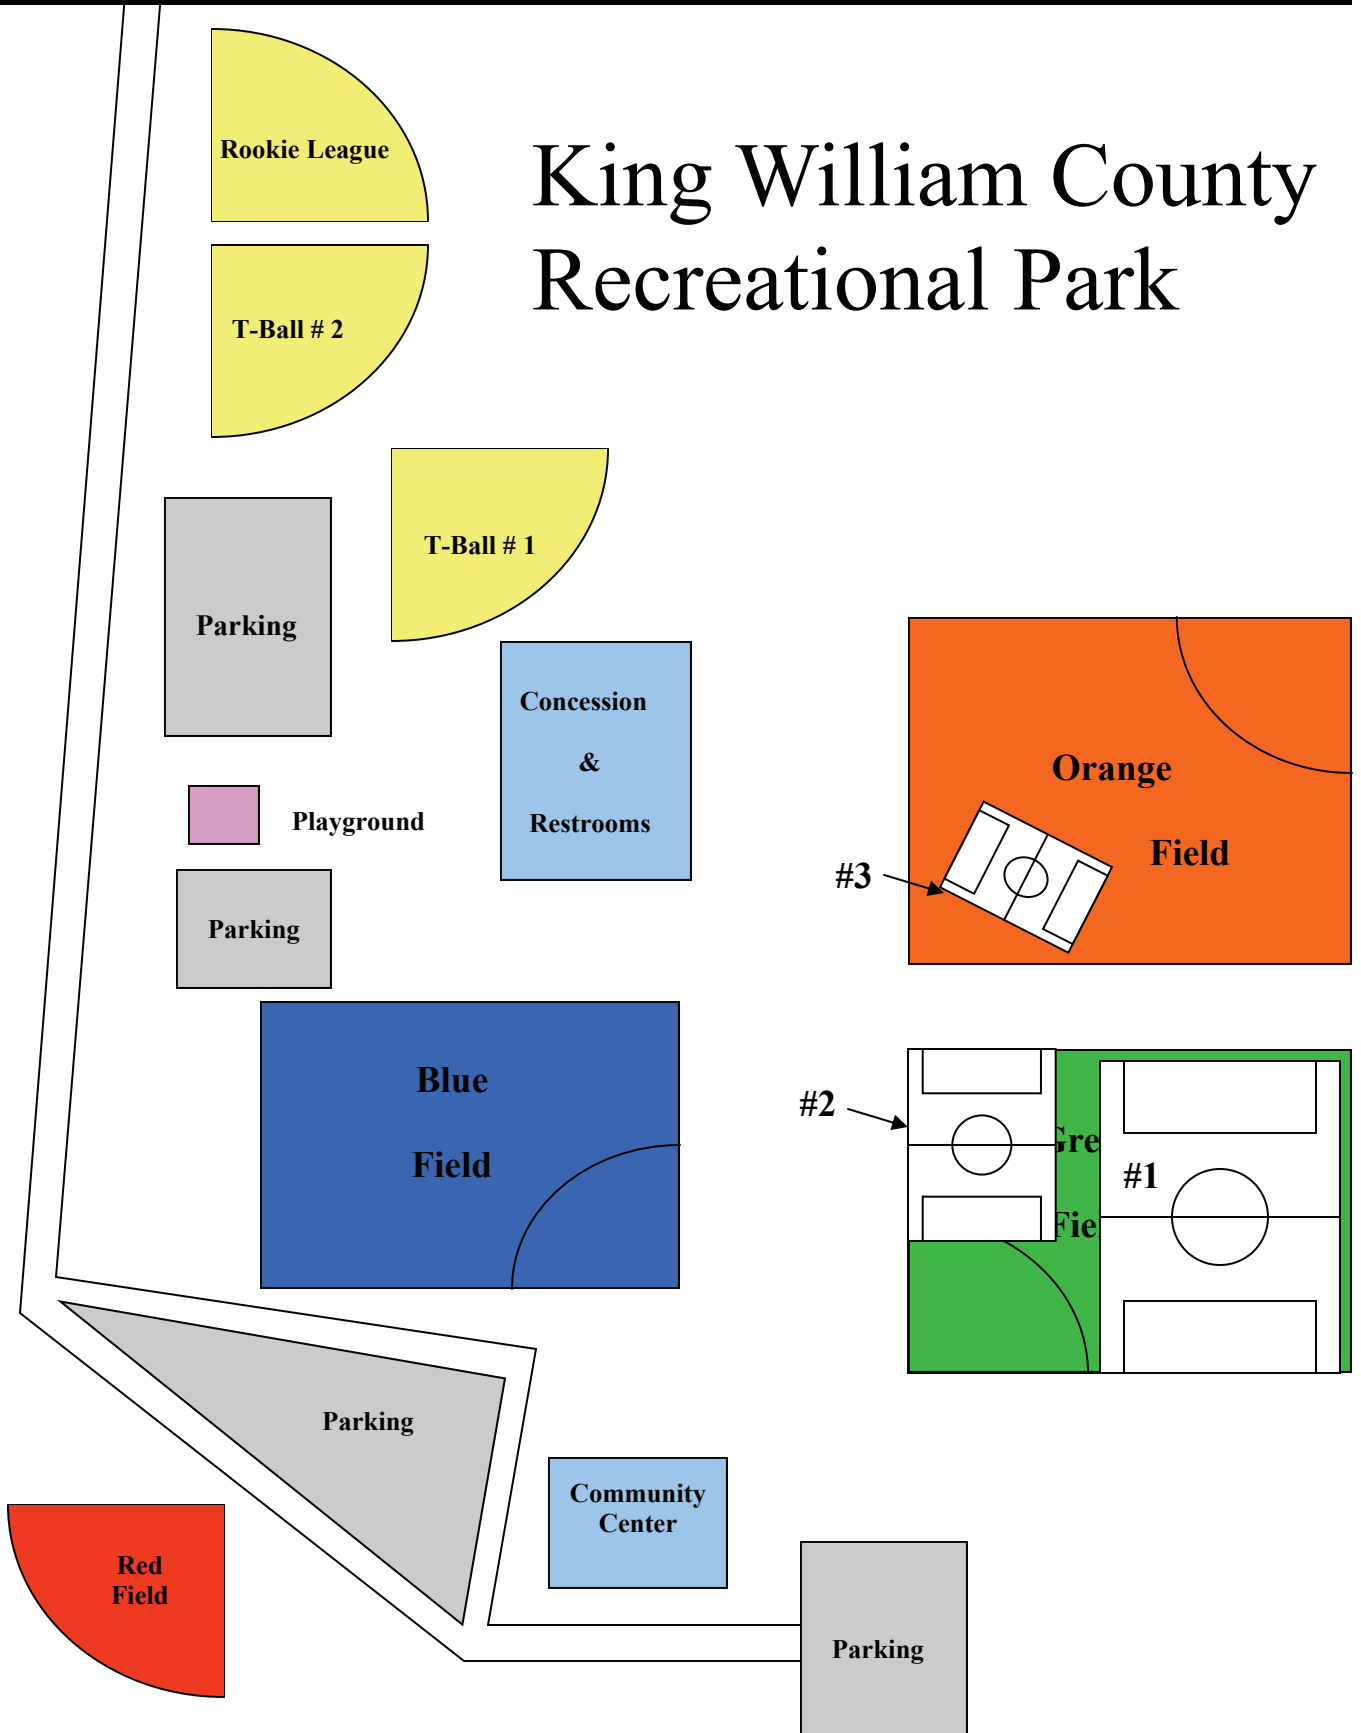

King William County Recreational Park

King William County Rec Park—Recreation Lane, Aylett, VA 23009
From Mechanicsville, take 360 towards Tappahannock. Once you enter the Central Garage area, take a left on route 30. Go approximately 1/2 mile and the park entrance is on your right.