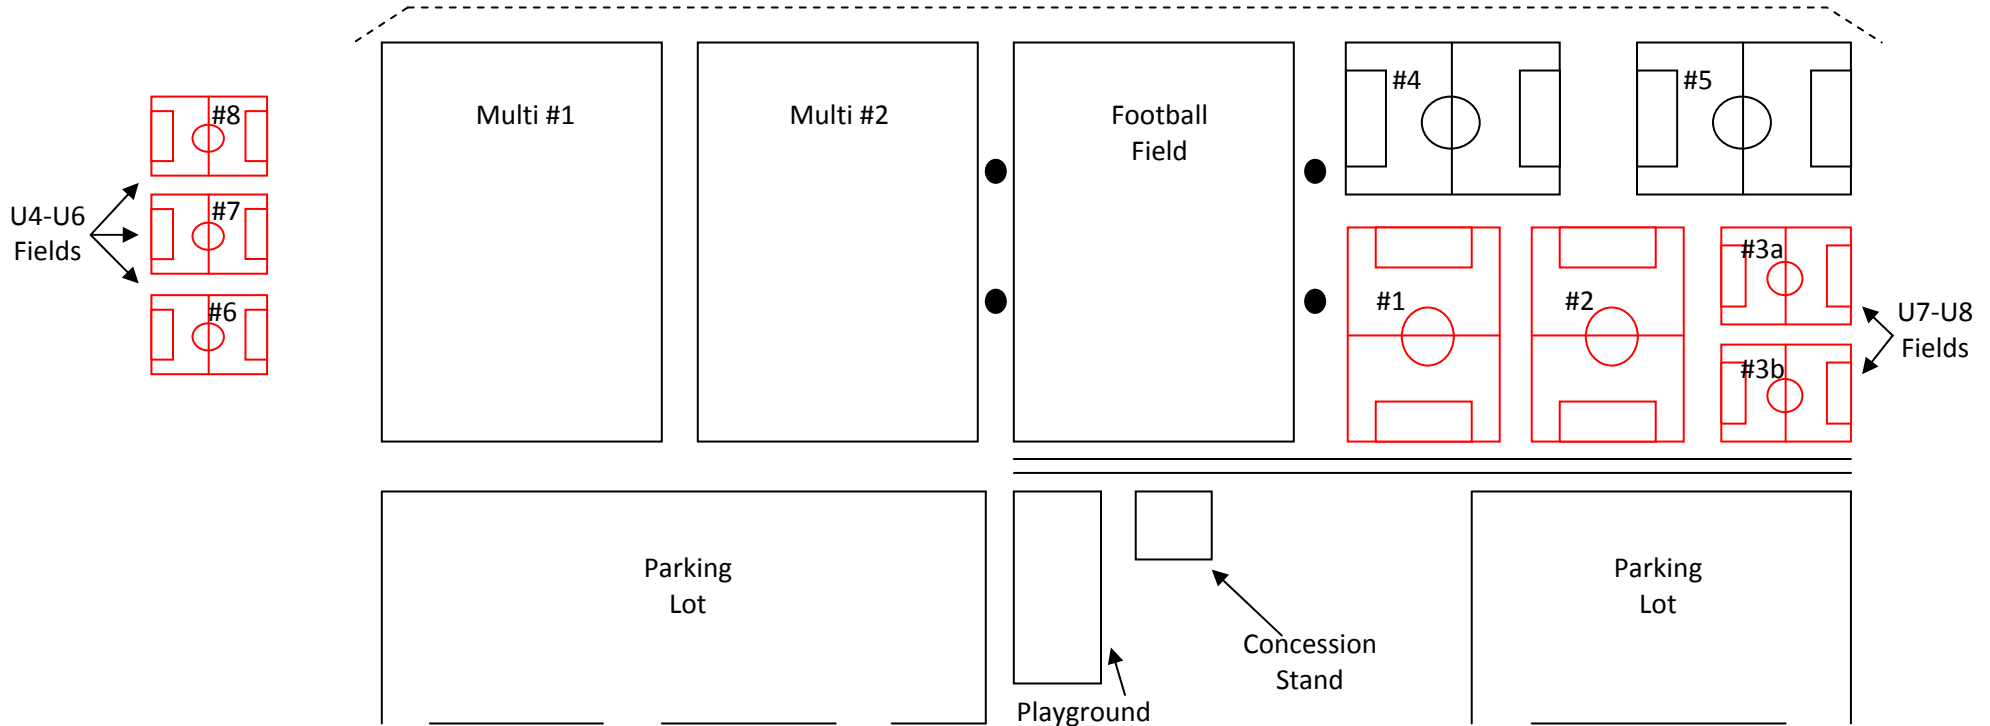

POLE GREEN PARK FIELD MAP

8996 Pole Green Park Lane, Mechanicsville, VA 23116

Pole Green Park Road